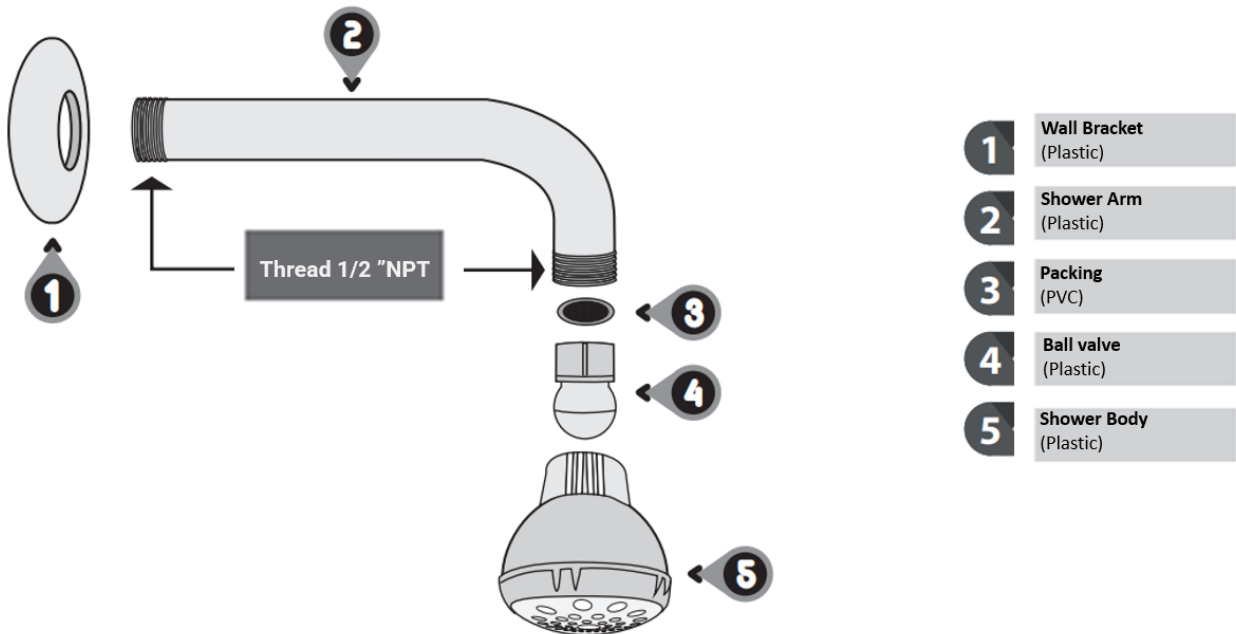

FEATURES

1. Square Wall Shower.
2. ABS Plastic Product
3. Chrome Coating
4. Rosca ½ NPT

USES

1. Shower for home use
2. Use with hot and cold water

COMPONENTS

INSTALLATION MODE

宁波陆易进出口有限公司

NINGBO LOUIE IMP. & EXP. CORP., LTD